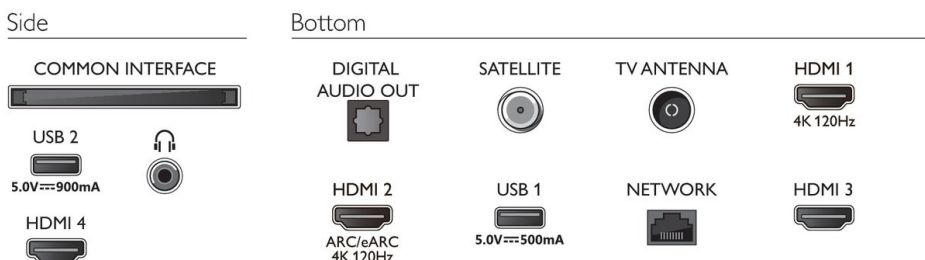

Connectivity

- Number of HDMI connections: 4
- Number of USBs: 2
- Wireless connection: Wi-Fi 802.11ac, 2x2, Dual band, Bluetooth 5.0
- HDMI features: 4K, Audio Return Channel
- HDMI ARC: Yes on HDMI2
- HDMI 2.1 features: eARC on HDMI 2, eARC/VRR/ ALLM supported, Max 48Gbps data rate
- HDCP 2.3: Yes on all HDMI
- EasyLink (HDMI-CEC): Remote control pass-through, System audio control, System standby, One touch play
- EasyLink 2.0: HDMI-CEC for Philips TV/SB, External setting via TV UI
- Other connections: Common Interface Plus (CI+), Ethernet-LAN RJ-45, Digital audio out (optical), Headphone out, Service connector, Satellite Connector

Supported HDMI video features

- Gaming: ALLM, HDMI VRR, Dolby Vision Game, AMD FreeSync Premium
- HDMI 1/2: HDMI 2.1 full bandwidth 48Gbps, upto 4K 120Hz
- HDMI 3/4: HDMI 2.0
- HDR: Dolby Vision, HDR10, HDR10+, HLG

Multimedia Applications

- Video Playback Formats: Containers: AVI, MKV, H264/MPEG-4 AVC, MPEG-1, MPEG-2, MPEG-4,

- VP9, HEVC (H.265), AV1
- Subtitles Formats Support: .SMI, .SRT, .SSA, .SUB, .TXT, .ASS
- Music Playback Formats: AAC, MP3, WAV, WMA (v2 up to v9.2), WMA-PRO (v9 and v10), FLAC
- Picture Playback Formats: JPEG, BMP, GIF, PNG, 360 photo, HEIF

Design

- Colors of TV: Anthracite grey bezel
- Stand design: Metal anthracite sticks

Connections

Issue date 2023-03-10

Version: 1.1.2

12 NC: 8670 001 88622
EAN: 87 18863 03799 7

© 2023 Koninklijke Philips N.V.
All Rights reserved.

Specifications are subject to change without notice.
Trademarks are the property of Koninklijke Philips N.V. or their respective owners.

www.philips.com

* EPG and actual visibility (up to 8 days) is country and operator dependent.
* Android App offerings vary per country. For more details please visit your local Google Play Store.
* The TV supports DVB reception for 'Free to air' broadcast. Specific DVB operators may not be supported. An up to date list can be found in the FAQ section of the Philips support website. For some operators Conditional Access and subscription are required. Contact your operator for more information.
* Philips TV Remote app and related functionalities vary per TV model, operator, and country, as well as smart device model and OS. For more details please visit: www.philips.com/TVRemoteapp.
* USB recording for digital channels only, recordings may be limited by broadcast copy protection (CI+). Country and channel restrictions may apply.
* This television contains lead only in certain parts or components where no technology alternatives exist in accordance with existing exemption clauses under the RoHS Directive.
* Memory size (Flash) : 16G, the actual available disc space may differ (dependant on e.g. (pre-)installed apps, installed operating system, etc.)
* Amazon, Alexa and all related logos are trademarks of Amazon.com, Inc. or its affiliates. Amazon Alexa is available in selected languages and countries.
* Amazon Prime is available in selected languages and countries.
* Disney+ subscription required. Subject to terms at <https://www.disneyplus.com> (c) 2020 Disney and its related entities. Disney+ is available in selected languages and countries.
* Google Assistant is available on Philips Android TVs running on Android O (8) or higher OS version. Google Assistant is available in selected languages and countries.
* Netflix subscription required. Subject to terms at <https://www.netflix.com>
* Rakuten TV is available in selected languages and countries.
* Google TV is the name of this device's software experience and a trademark of Google LLC.
* Google TV is the name of this device's software experience and a trademark of Google LLC. YouTube, Ok Google and other marks are trademarks of Google LLC.