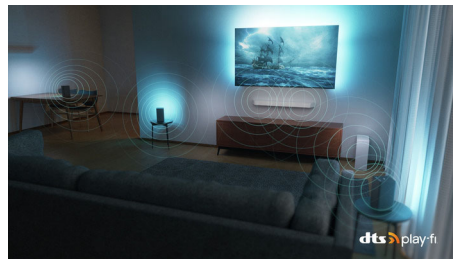

## DTS Play-Fi

You get great, clear TV sound right out of the box. If you want more, Philips Wireless Home System with DTS Play-Fi lets you connect to compatible soundbars and wireless speakers

around your home in seconds. You can even create a home theatre surround-sound system using your TV as a central speaker.