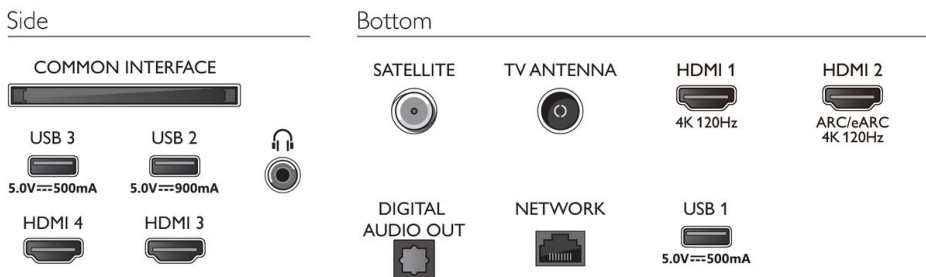

Connectivity

- Number of HDMI connections: 4
- Number of USBs: 3
- Wireless connection: Wi-Fi 802.11ac, 2x2, Dual band, Bluetooth 5.0
- HDMI features: 4K, Audio Return Channel
- HDMI ARC: Yes on HDMI2
- HDMI 2.1 features: eARC on HDMI 2, eARC/VRR/ ALLM supported, Max 48Gbps data rate
- HDCP 2.3: Yes on all HDMI
- EasyLink (HDMI-CEC): Remote control pass-through, System audio control, System standby, One touch play
- EasyLink 2.0: HDMI-CEC for Philips TV/SB, External setting via TV UI
- Other connections: Common Interface Plus (CI+), Ethernet-LAN RJ-45, Digital audio out (optical), Headphone out, Service connector, Satellite Connector

Supported HDMI video features

- Gaming: ALLM, AMD FreeSync Premium, Dolby Vision Game, HDMI VRR, HGiG, Nvidia G-Sync compatible
- HDMI 1/2: HDMI 2.1 full bandwidth 48Gbps, upto 4K 120Hz
- HDMI 3/4: HDMI 2.0
- HDR: Dolby Vision, HDR10, HDR10+, HDR10+ Adaptive, HLG, UHD A

Multimedia Applications

- Video Playback Formats: Containers: AVI, MKV, H264/MPEG-4 AVC, MPEG-1, MPEG-2, MPEG-4, VP9, HEVC (H.265), AV1
- Subtitles Formats Support: .SMI, .SRT, .SSA, .SUB, .TXT, .ASS
- Music Playback Formats: AAC, MP3, WAV, WMA (v2 up to v9.2), WMA-PRO (v9 and v10), FLAC
- Picture Playback Formats: JPEG, BMP, GIF, PNG, 360 photo, HEIF

Design

- Colors of TV: Metal bezel frame
- Stand design: Satin chrome sticks

Connections

Issue date 2023-03-02

Version: 2.1.1

12 NC: 8670 001 89013
EAN: 87 18863 03837 6

© 2023 Koninklijke Philips N.V.
All Rights reserved.

Specifications are subject to change without notice.
Trademarks are the property of Koninklijke Philips N.V.
or their respective owners.

www.philips.com

* EPG and actual visibility (up to 8 days) is country and operator dependent.

* Android App offerings vary per country. For more details please visit your local Google Play Store.

* The TV supports DVB reception for 'Free to air' broadcast. Specific DVB operators may not be supported. An up to date list can be found in the FAQ section of the Philips support website. For some operators Conditional Access and subscription are required. Contact your operator for more information.

* Philips TV Remote app and related functionalities vary per TV model, operator, and country, as well as smart device model and OS. For more details please visit: www.philips.com/TVRemoteapp.

* USB recording for digital channels only, recordings may be limited by broadcast copy protection (CI+). Country and channel restrictions may apply.

* This television contains lead only in certain parts or components where no technology alternatives exist in accordance with existing exemption clauses under the RoHS Directive.

* Memory size (Flash) : 16G, the actual available disc space may differ (dependant on e.g. (pre-)installed apps, installed operating system, etc.)

* Amazon, Alexa and all related logos are trademarks of Amazon.com, Inc. or its affiliates. Amazon Alexa is available in selected languages and countries.

* Amazon Prime is available in selected languages and countries.

* Disney+ subscription required. Subject to terms at <https://www.disneyplus.com> (c) 2020 Disney and its related entities. Disney+ is available in selected languages and countries.

* Google Assistant is available on Philips Android TVs running on Android O (8) or higher OS version. Google Assistant is available in selected languages and countries.

* Netflix subscription required. Subject to terms at <https://www.netflix.com>

* Rakuten TV is available in selected languages and countries.

* Philips OLED TV panels have been certified as flicker-free and discomfort glare free by UL.

* Google TV is the name of this device's software experience and a trademark of Google LLC.

* Google TV is the name of this device's software experience and a trademark of Google LLC. YouTube, Ok Google and other marks are trademarks of Google LLC.