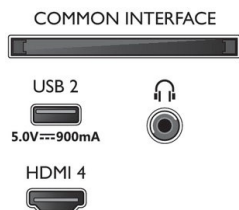

360 photo, HEIF

Design

- Colors of TV: Anthracite grey bezel
- Stand design: Anthracite grey offset sticks

Dimensions

- Box dimensions (W x H x D): 1240.0 x 785.0 x 150.0 mm
- Set dimensions (W x H x D): 1116.0 x 655.0 x 81.0 mm
- Set dimensions with stand (W x H x D): 1116.0 x 675.0/715.0 x 256.0 mm
- Stand dimensions (W x H x D): 737.0 x 31.0/70.0 x 256.0 mm
- Wall mount compatible: 200 x 300 mm
- Distance between 2 stands: 737.0 mm
- Stand height to TV bottom edge: 31.0/70.0 mm
- Product weight: 12.7 kg
- Product weight (+stand): 13.1 kg
- Weight incl. Packaging: 16.3 kg

Connections

Side

Bottom

Issue date 2023-03-02

Version: 2.2.2

12 NC: 8670 001 88545
EAN: 87 18863 03767 6

© 2023 Koninklijke Philips N.V.
All Rights reserved.

Specifications are subject to change without notice.
Trademarks are the property of Koninklijke Philips N.V.
or their respective owners.