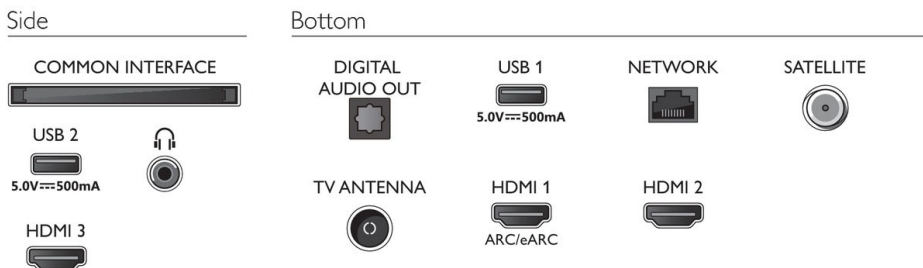

Supported HDMI video features

- HDR: HLG, HDR10, HDR10+, Dolby Vision
- Gaming: ALLM, HDMI VRR

Multimedia Applications

- Video Playback Formats: Containers: AVI, MKV, H264/MPEG-4 AVC, MPEG-1, MPEG-2, MPEG-4, VP9, HEVC (H.265), AV1
- Subtitles Formats Support: .SMI, .SRT, .SSA, .SUB, .TXT, .ASS
- Music Playback Formats: AAC, MP3, WAV, WMA (v2 up to v9.2), WMA-PRO (v9 and v10), FLAC
- Picture Playback Formats: JPEG, BMP, GIF, PNG, HEIF

Design

- Colors of TV: Satin chrome bezel
- Stand design: Stain chrome arch stand

Dimensions

- Box dimensions (W x H x D): 1757.0 x 1025.0 x 174.0 mm

- Set dimensions (W x H x D): 1572.0 x 890.0 x 83.0 mm
- Set dimensions with stand (W x H x D): 1572.0 x 948.0 x 339.0 mm
- Product weight: tbc kg
- Product weight (+stand): tbc kg
- Weight incl. Packaging: tbc kg
- Wall mount compatible: 300 x 300 mm
- Stand dimensions (W x H x D): 808.0 x 74.0 x 339.0 mm
- Distance between 2 stands: 808.0 mm
- Stand height to TV bottom edge: 74.0 mm

Accessories

- Included accessories: Remote Control, 2 x AAA Batteries, Table top stand, Power cord, Quick start guide, Legal and safety brochure

EU Energy card

- EPREL registration numbers: tbc
- Energy class for SDR: n.a.
- On mode power demand for SDR: tbc Kwh/1000h
- Energy class for HDR: n.a.
- On mode power demand for HDR: tbc Kwh/1000h
- Off mode power consumption: n.a.
- Networked standby mode: 2.0 W
- Panel technology used: LED LCD

Connections

Issue date 2023-03-09

Version: 1.1.1

12 NC: 8670 001 88431
EAN: 87 18863 03726 3

© 2023 Koninklijke Philips N.V.
All Rights reserved.

Specifications are subject to change without notice.
Trademarks are the property of Koninklijke Philips N.V.
or their respective owners.

www.philips.com

* EPG and actual visibility (up to 8 days) is country and operator dependent.
* The TV supports DVB reception for 'Free to air' broadcast. Specific DVB operators may not be supported. An up to date list can be found in the FAQ section of the Philips support website. For some operators Conditional Access and subscription are required. Contact your operator for more information.
* Philips TV Remote app and related functionalities vary per TV model, operator, and country, as well as smart device model and OS. For more details please visit: www.philips.com/TVRemoteapp.
* Smart TV app offerings vary per TV model and country. For more details please visit: www.philips.com/smarttv.
* This television contains lead only in certain parts or components where no technology alternatives exist in accordance with existing exemption clauses under the RoHS Directive.
* Amazon Prime is available in selected languages and countries.
* Netflix subscription required. Subject to terms at <https://www.netflix.com>
* Rakuten TV is available in selected languages and countries.
* Google Assistant is available in selected languages and countries. The list of supported countries and languages will be expanded over time. For the latest information, please contact our customer care.