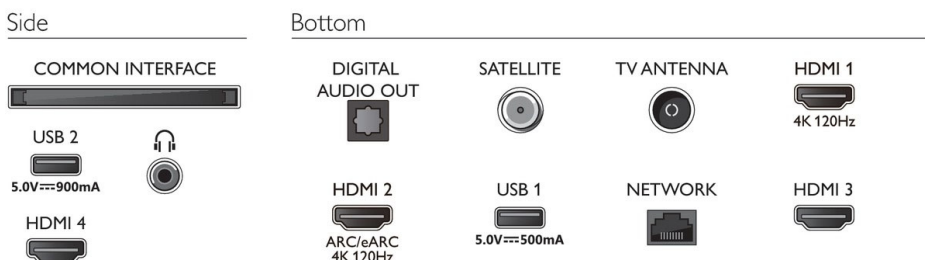

Supported HDMI video features

- Gaming: ALLM, HDMI VRR, Dolby Vision Game, AMD FreeSync Premium
- HDMI 1/2: HDMI 2.1 full bandwidth 48Gbps, upto 4K 120Hz
- HDMI 3/4: HDMI 2.0
- HDR: Dolby Vision, HDR10, HDR10+, HLG

Multimedia Applications

- Video Playback Formats: Containers: AVI, MKV, H264/MPEG-4 AVC, MPEG-1, MPEG-2, MPEG-4, VP9, HEVC (H.265), AV1

- Subtitles Formats Support: .SMI, .SRT, .SSA, .SUB, .TXT, .ASS
- Music Playback Formats: AAC, MP3, WAV, WMA (v2 up to v9.2), WMA-PRO (v9 and v10), FLAC
- Picture Playback Formats: JPEG, BMP, GIF, PNG, 360 photo, HEIF

Design

- Colors of TV: Anthracite grey bezel
- Stand design: Anthracite grey central stand

Dimensions

- Box dimensions (W x H x D): 1660.0 x 1020.0 x 185.0 mm
- Set dimensions (W x H x D): 1451.0 x 834.0 x 84.0 mm
- Set dimensions with stand (W x H x D): 1451.0 x 905.0 x 281.0 mm
- Stand dimensions (W x H x D): 550.0 x 72.0 x 281.0 mm
- Stand height to TV bottom edge: 72.0 mm
- Wall mount compatible: 300 x 300 mm
- Product weight: 23.6 kg
- Product weight (+stand): 27.3 kg
- Weight incl. Packaging: 33.9 kg

Connections

Issue date 2023-03-02

Version: 3.1.2

12 NC: 8670 001 88617
EAN: 87 18863 03795 9

© 2023 Koninklijke Philips N.V.
All Rights reserved.

Specifications are subject to change without notice.
Trademarks are the property of Koninklijke Philips N.V. or their respective owners.

www.philips.com

- EPG and actual visibility (up to 8 days) is country and operator dependent.
- Android App offerings vary per country. For more details please visit your local Google Play Store.
- The TV supports DVB reception for 'Free to air' broadcast. Specific DVB operators may not be supported. An up to date list can be found in the FAQ section of the Philips support website. For some operators Conditional Access and subscription are required. Contact your operator for more information.
- Philips TV Remote app and related functionalities vary per TV model, operator, and country, as well as smart device model and OS. For more details please visit: www.philips.com/TVRemoteapp.
- USB recording for digital channels only, recordings may be limited by broadcast copy protection (CI+). Country and channel restrictions may apply.
- This television contains lead only in certain parts or components where no technology alternatives exist in accordance with existing exemption clauses under the RoHS Directive.
- Memory size (Flash) : 16G, the actual available disc space may differ (dependant on e.g. (pre-)installed apps, installed operating system, etc.)
- Amazon, Alexa and all related logos are trademarks of Amazon.com, Inc. or its affiliates. Amazon Alexa is available in selected languages and countries.
- Amazon Prime is available in selected languages and countries.
- Disney+ subscription required. Subject to terms at <https://www.disneyplus.com> (c) 2020 Disney and its related entities. Disney+ is available in selected languages and countries.
- Google Assistant is available on Philips Android TVs running on Android O (8) or higher OS version. Google Assistant is available in selected languages and countries.
- Netflix subscription required. Subject to terms at <https://www.netflix.com>
- Rakuten TV is available in selected languages and countries.
- Google TV is the name of this device's software experience and a trademark of Google LLC.
- Google TV is the name of this device's software experience and a trademark of Google LLC. YouTube, Ok Google and other marks are trademarks of Google LLC.