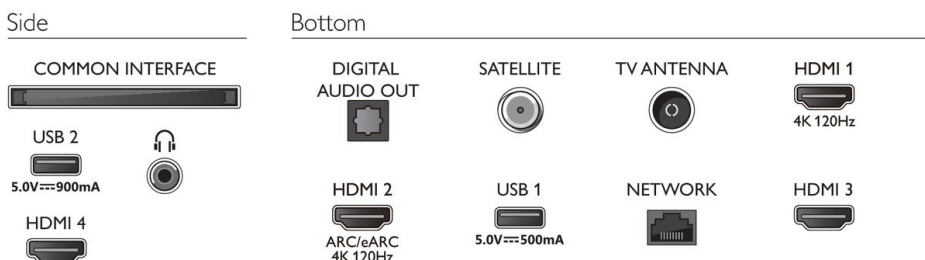

Supported HDMI video features

- Gaming: ALLM, HDMI VRR, Dolby Vision Game, AMD FreeSync Premium
- HDMI 1/2: HDMI 2.1 full bandwidth 48Gbps, upto 4K 120Hz
- HDMI 3/4: HDMI 2.0
- HDR: Dolby Vision, HDR10, HDR10+, HLG

Multimedia Applications

- Video Playback Formats: Containers: AVI, MKV, H264/MPEG-4 AVC, MPEG-1, MPEG-2, MPEG-4, VP9, HEVC (H.265), AV1

- Subtitles Formats Support: .SML, .SRT, .SSA, .SUB, .TXT, .ASS
- Music Playback Formats: AAC, MP3, WAV, WMA (v2 up to v9.2), WMA-PRO (v9 and v10), FLAC
- Picture Playback Formats: JPEG, BMP, GIF, PNG, 360 photo, HEIF

Design

- Colors of TV: Anthracite grey bezel
- Stand design: Anthracite grey central stand

Dimensions

- Box dimensions (W x H x D): 1100.0 x 855.0 x 150.0 mm
- Set dimensions (W x H x D): 963.0 x 567.0 x 77.0 mm
- Set dimensions with stand (W x H x D): 963.0 x 628.0 x 212.0 mm
- Stand dimensions (W x H x D): 400.0 x 71.0 x 212.0 mm
- Stand height to TV bottom edge: 71.0 mm
- Wall mount compatible: 100 x 200 mm
- Product weight: 9.1 kg
- Product weight (+stand): 10.8 kg
- Weight incl. Packaging: 13.5 kg

Connections

Issue date 2023-03-02

Version: 3.1.2

12 NC: 8670 001 88606
EAN: 87 18863 03786 7

© 2023 Koninklijke Philips N.V.
All Rights reserved.

Specifications are subject to change without notice.
Trademarks are the property of Koninklijke Philips N.V.
or their respective owners.

www.philips.com

- EPG and actual visibility (up to 8 days) is country and operator dependent.
- Android App offerings vary per country. For more details please visit your local Google Play Store.
- The TV supports DVB reception for 'Free to air' broadcast. Specific DVB operators may not be supported. An up to date list can be found in the FAQ section of the Philips support website. For some operators Conditional Access and subscription are required. Contact your operator for more information.
- Philips TV Remote app and related functionalities vary per TV model, operator, and country, as well as smart device model and OS. For more details please visit: www.philips.com/TVRemoteapp.
- USB recording for digital channels only, recordings may be limited by broadcast copy protection (CI+). Country and channel restrictions may apply.
- This television contains lead only in certain parts or components where no technology alternatives exist in accordance with existing exemption clauses under the RoHS Directive.
- Memory size (Flash) : 16G, the actual available disc space may differ (dependant on e.g. (pre-)installed apps, installed operating system, etc.)
- Amazon, Alexa and all related logos are trademarks of Amazon.com, Inc. or its affiliates. Amazon Alexa is available in selected languages and countries.
- Amazon Prime is available in selected languages and countries.
- Disney+ subscription required. Subject to terms at <https://www.disneyplus.com> (c) 2020 Disney and its related entities. Disney+ is available in selected languages and countries.
- Google Assistant is available on Philips Android TVs running on Android O (8) or higher OS version. Google Assistant is available in selected languages and countries.
- Netflix subscription required. Subject to terms at <https://www.netflix.com>
- Rakuten TV is available in selected languages and countries.
- Google TV is the name of this device's software experience and a trademark of Google LLC.
- Google TV is the name of this device's software experience and a trademark of Google LLC. YouTube, Ok Google and other marks are trademarks of Google LLC.